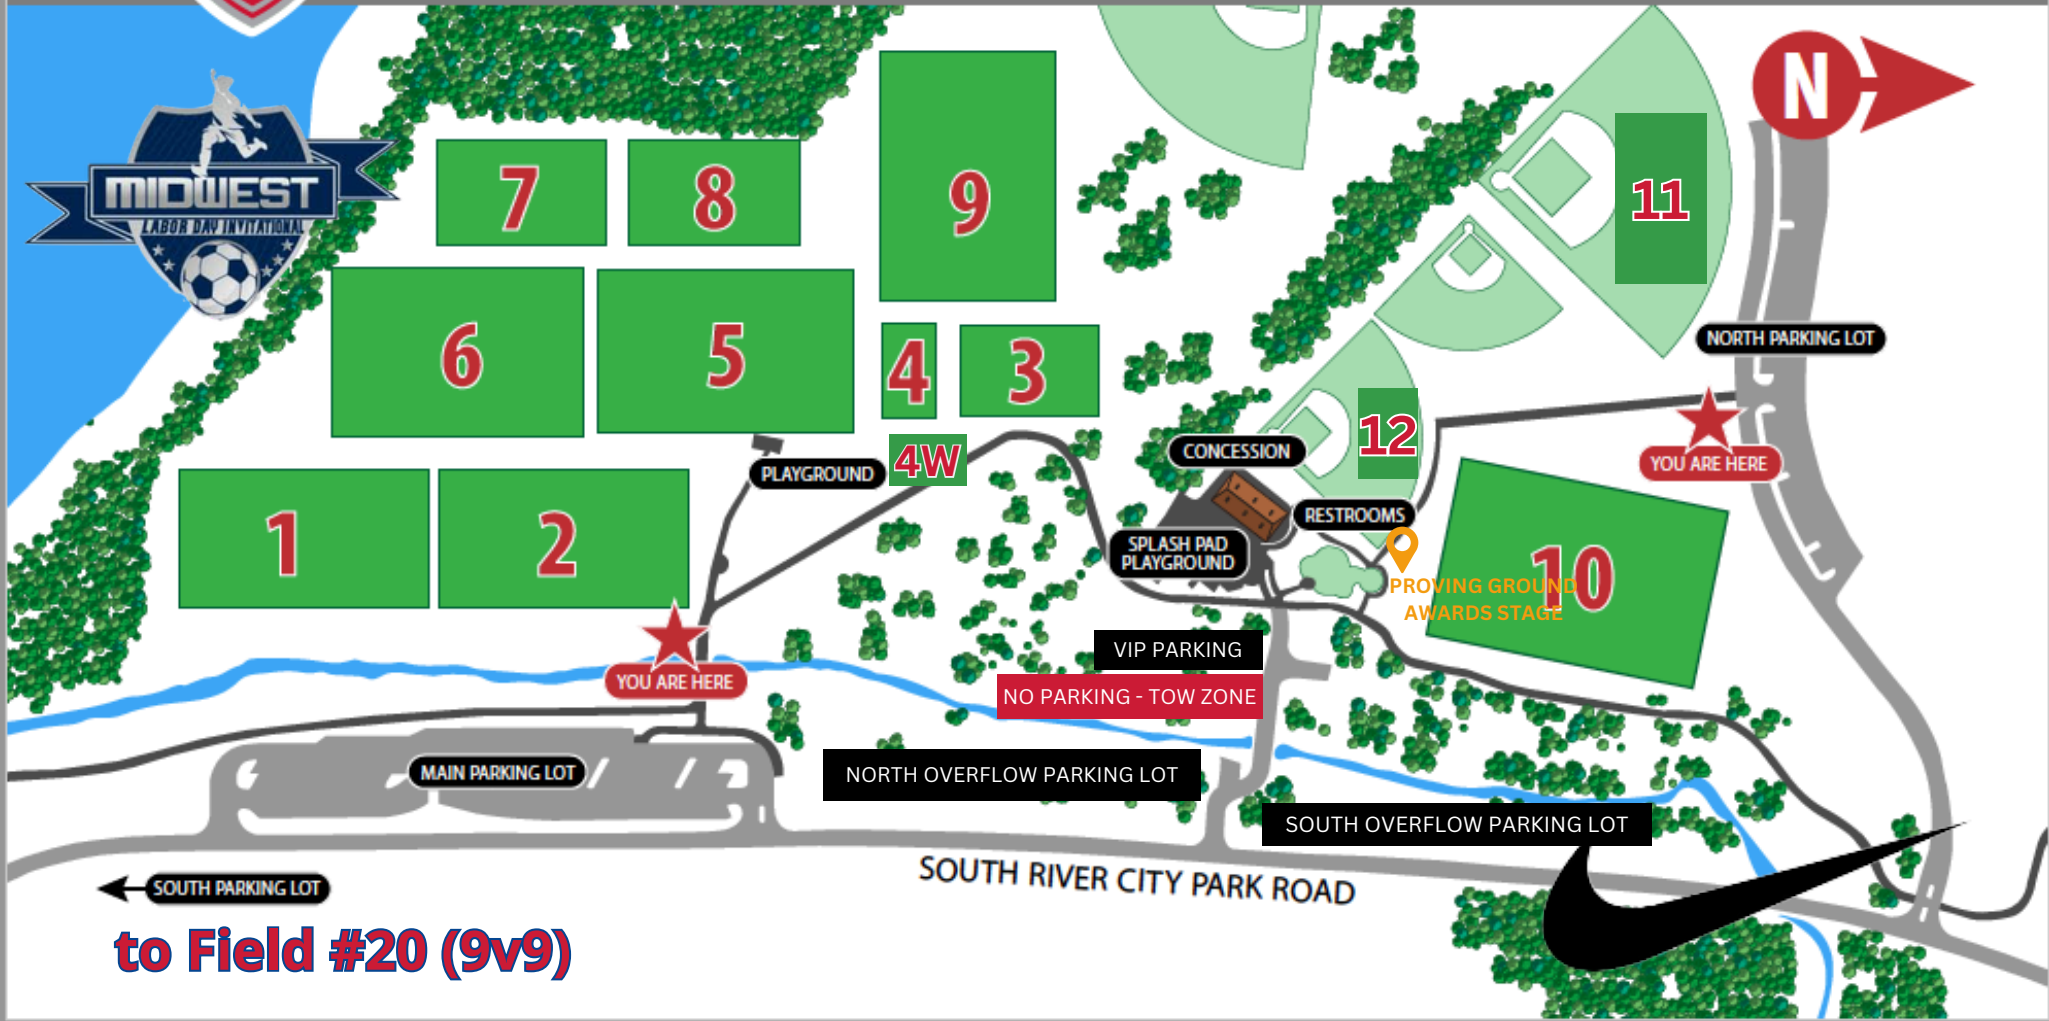

R.S. BUSH SOCCER COMPLEX

2200 South River City Park Road, Sand Springs, OK 74063

to Field #20 (9v9)