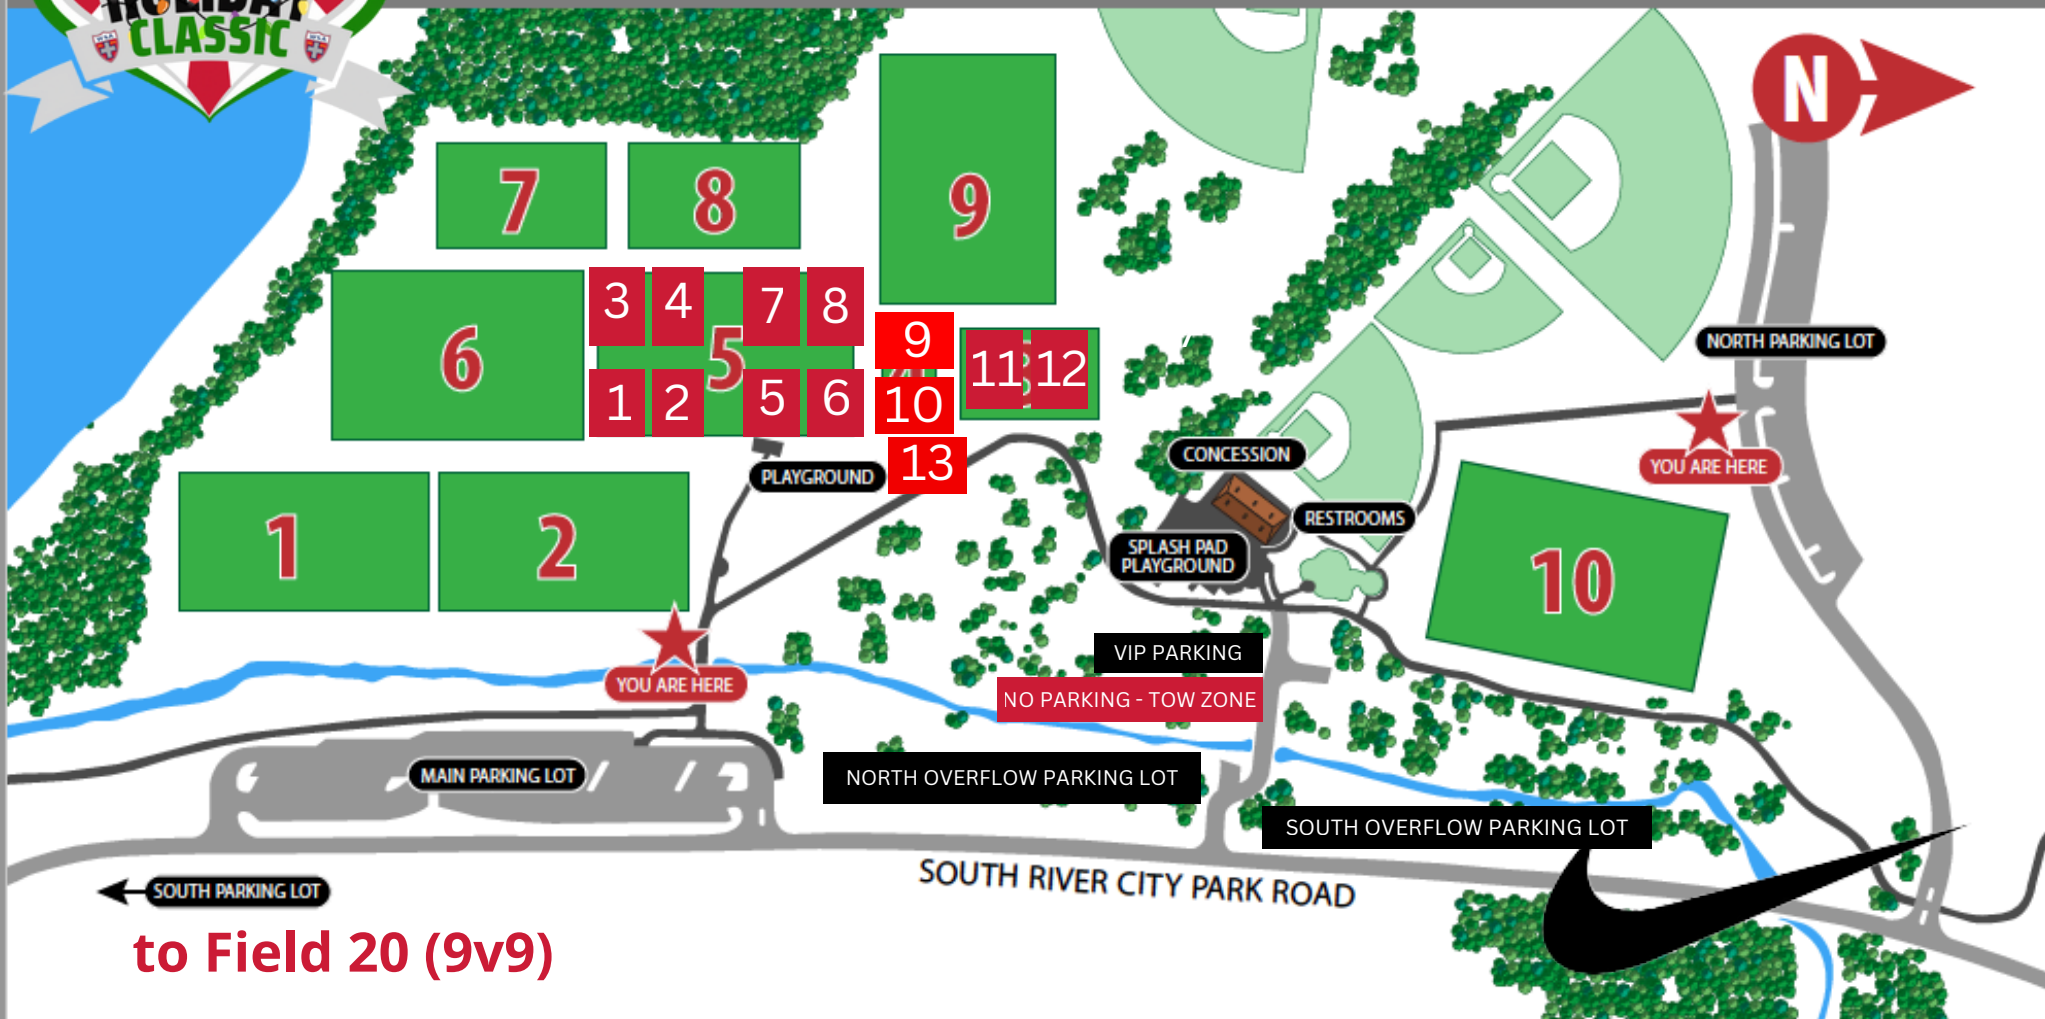

R.S. BUSH SOCCER COMPLEX

2200 South River City Park Road, Sand Springs, OK 74063

to Field 20 (9v9)