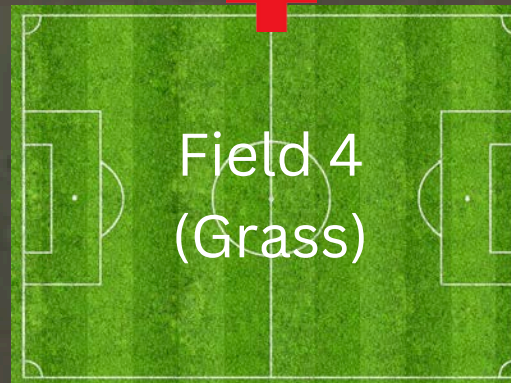

**Sofive
Lake Nona**

Parking