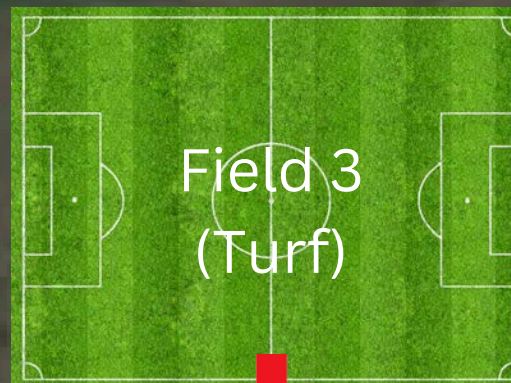

**Sofive
Lake Nona**

Parking