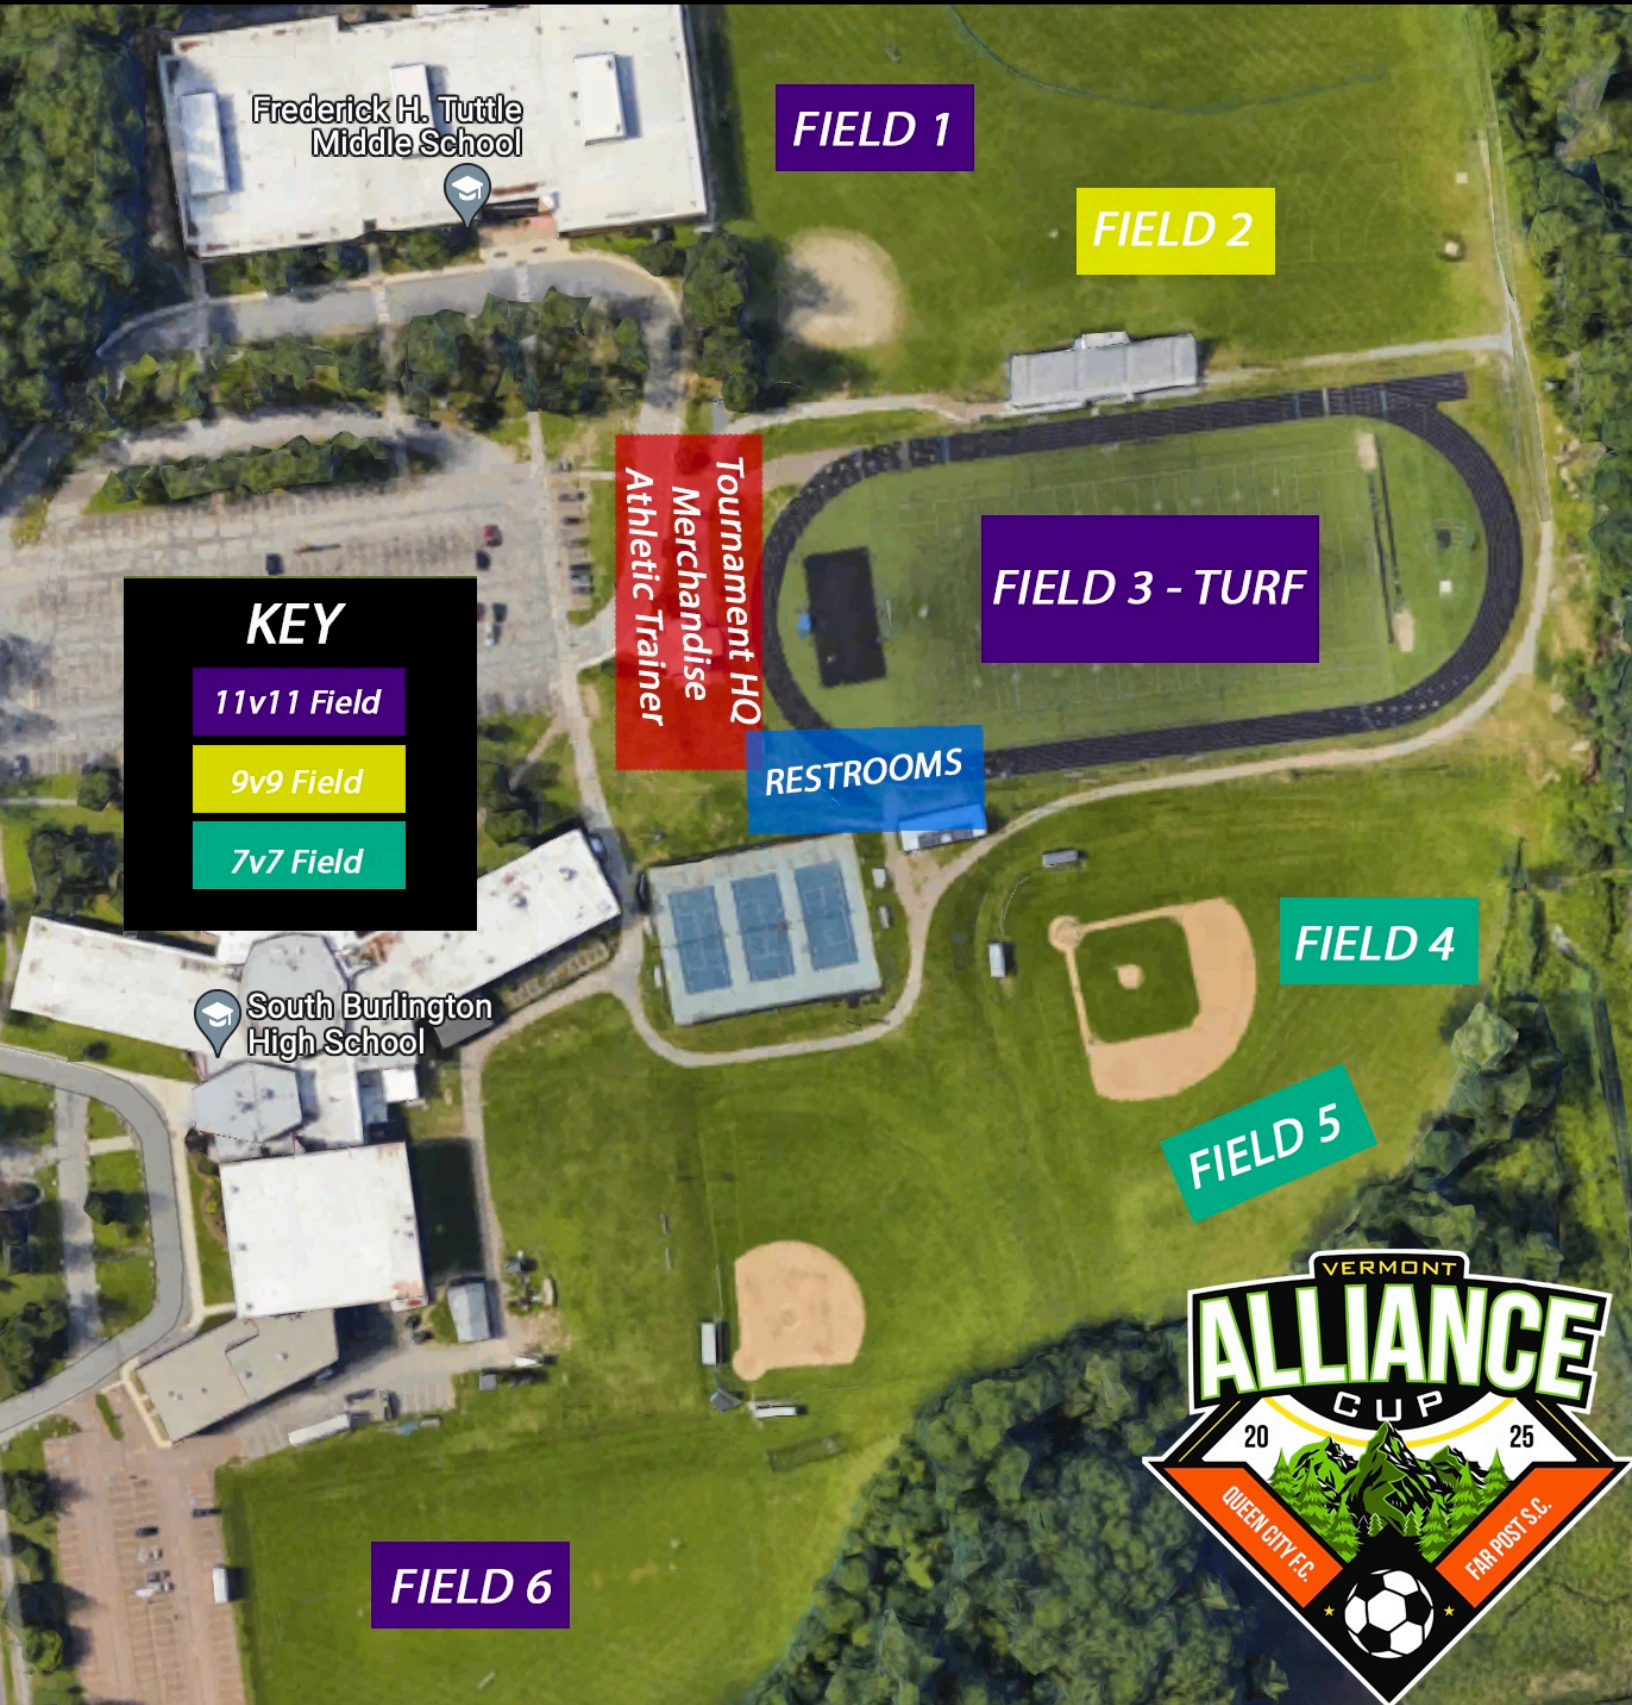

FIELD MAP - RICE MEMORIAL HIGH SCHOOL

**FIELD 1
HAUKE**

KEY

11v11 Field

9v9 Field

7v7 Field

**TOURNAMENT
HEADQUARTERS**

Restrooms

**FIELD 2
TURF**

*please note this track no longer exists
and Field 2 is a brand new turf field...*

99 Proctor Ave, South Burlington, VT 05403

Field Map - Saint Michael's College

KEY

11v11 Field

9v9 Field

7v7 Field

FIELD MAP - SOUTH BURLINGTON HIGH SCHOOL

Frederick H. Tuttle
Middle School

FIELD 1

FIELD 2

Tournament HQ
Merchandise
Athletic Trainer

FIELD 3 - TURF

KEY

- 11v11 Field
- 9v9 Field
- 7v7 Field

Restrooms

TOURNAMENT HEADQUARTERS

KEY

11v11 Field

9v9 Field

7v7 Field

600 Swift St, South Burlington, VT 05403