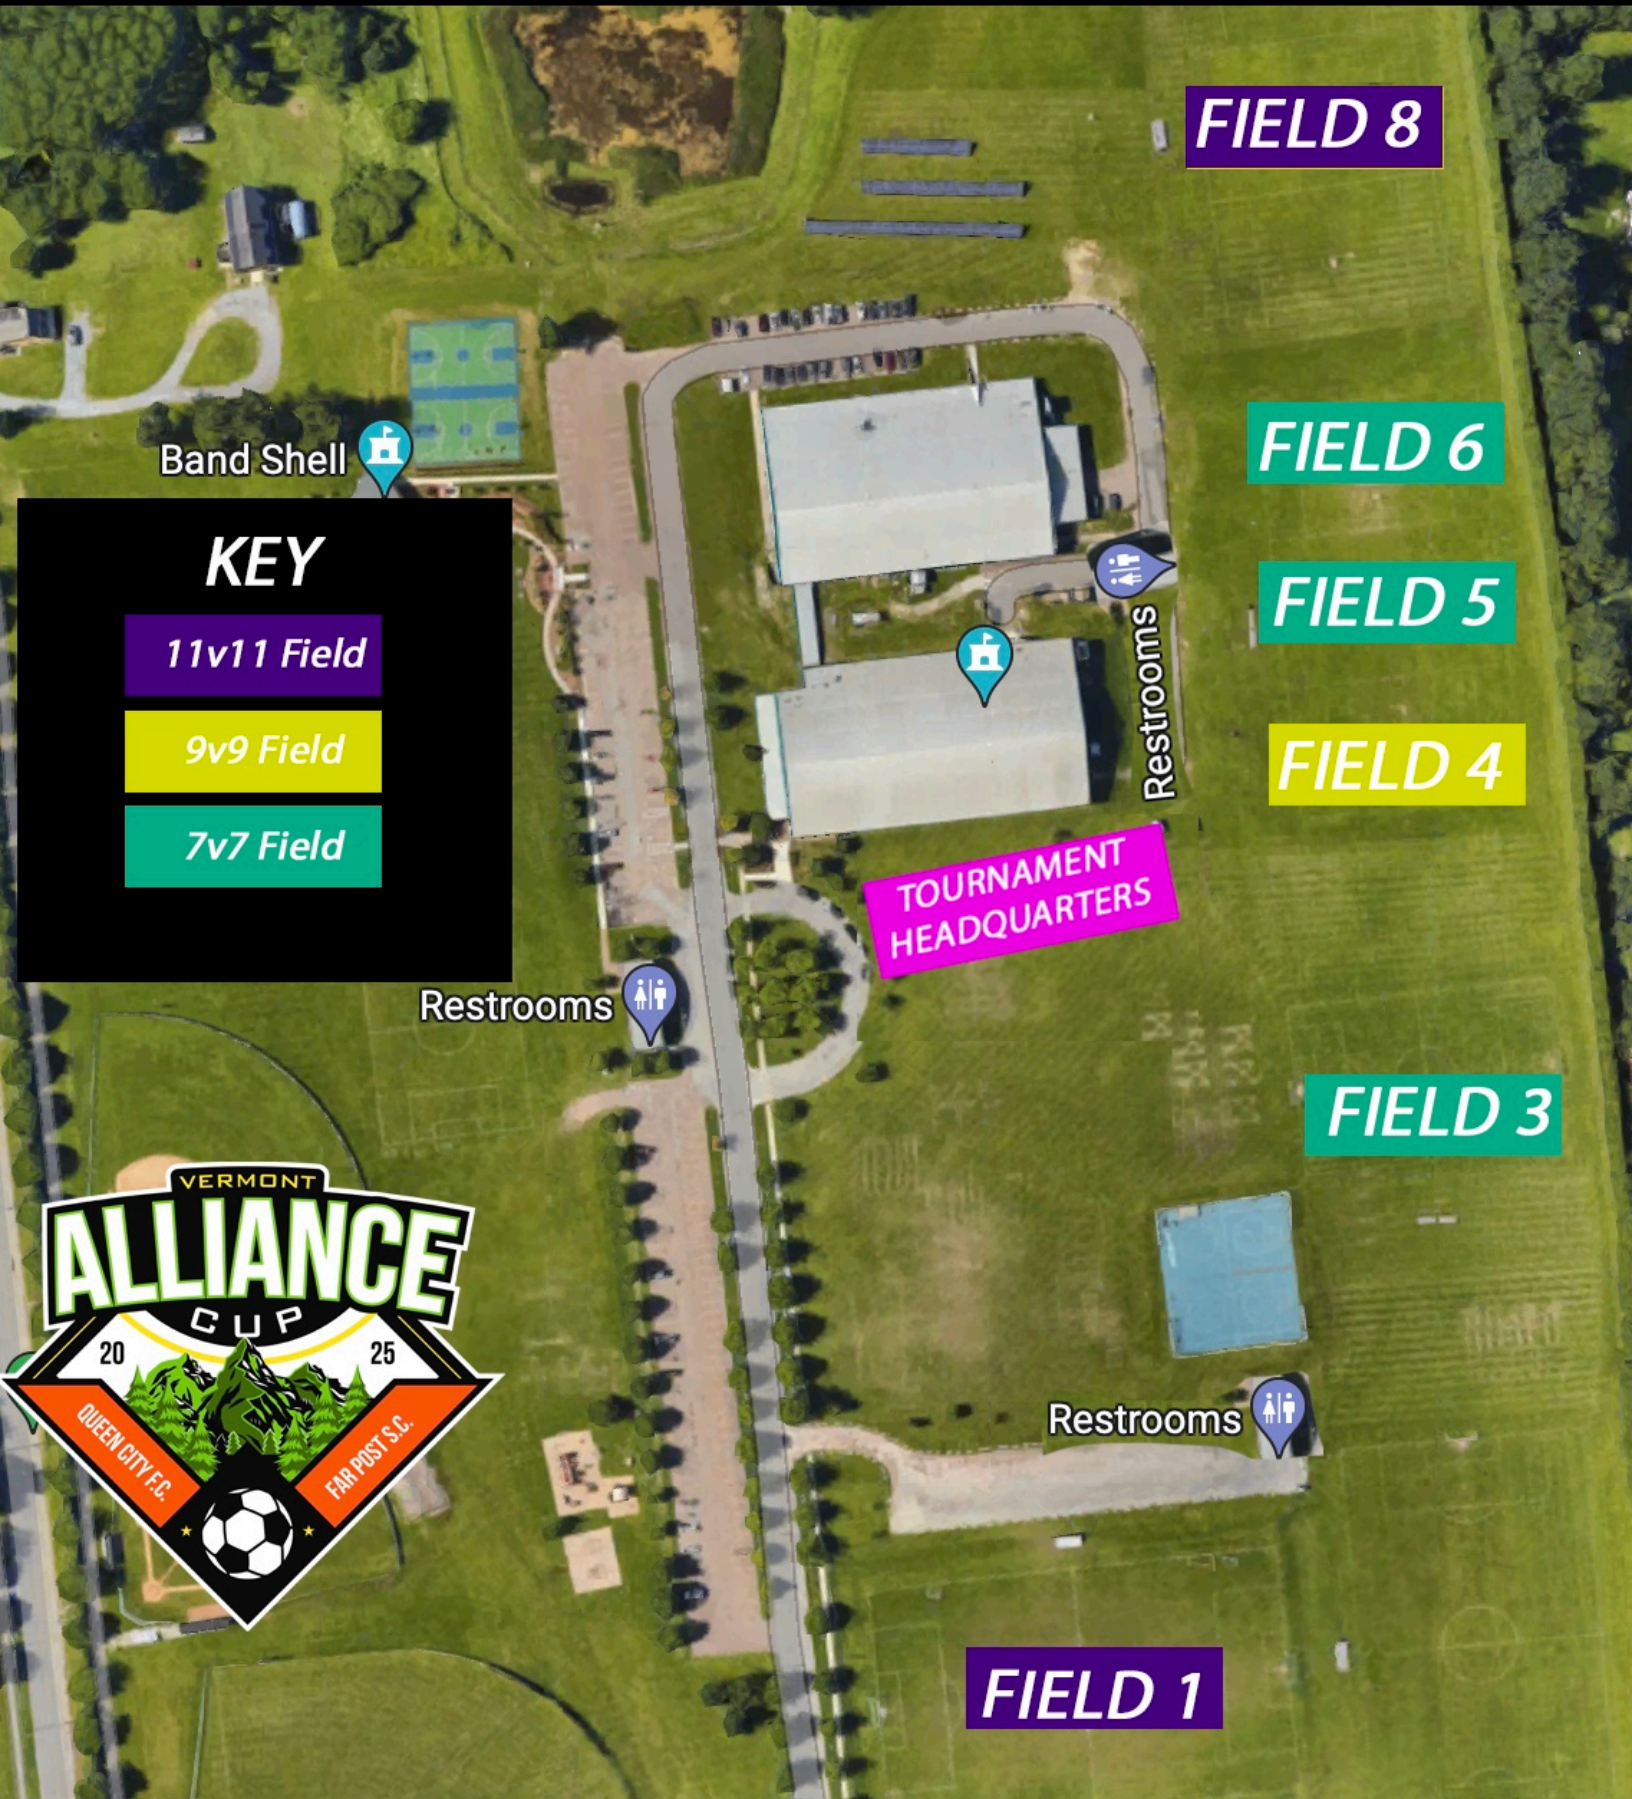

FIELD MAP - VETERANS MEMORIAL PARK

FIELD 8

FIELD 6

FIELD 5

FIELD 4

FIELD 3

FIELD 1

Band Shell

Restrooms

Restrooms

Restrooms

TOURNAMENT HEADQUARTERS

KEY

11v11 Field

9v9 Field

7v7 Field