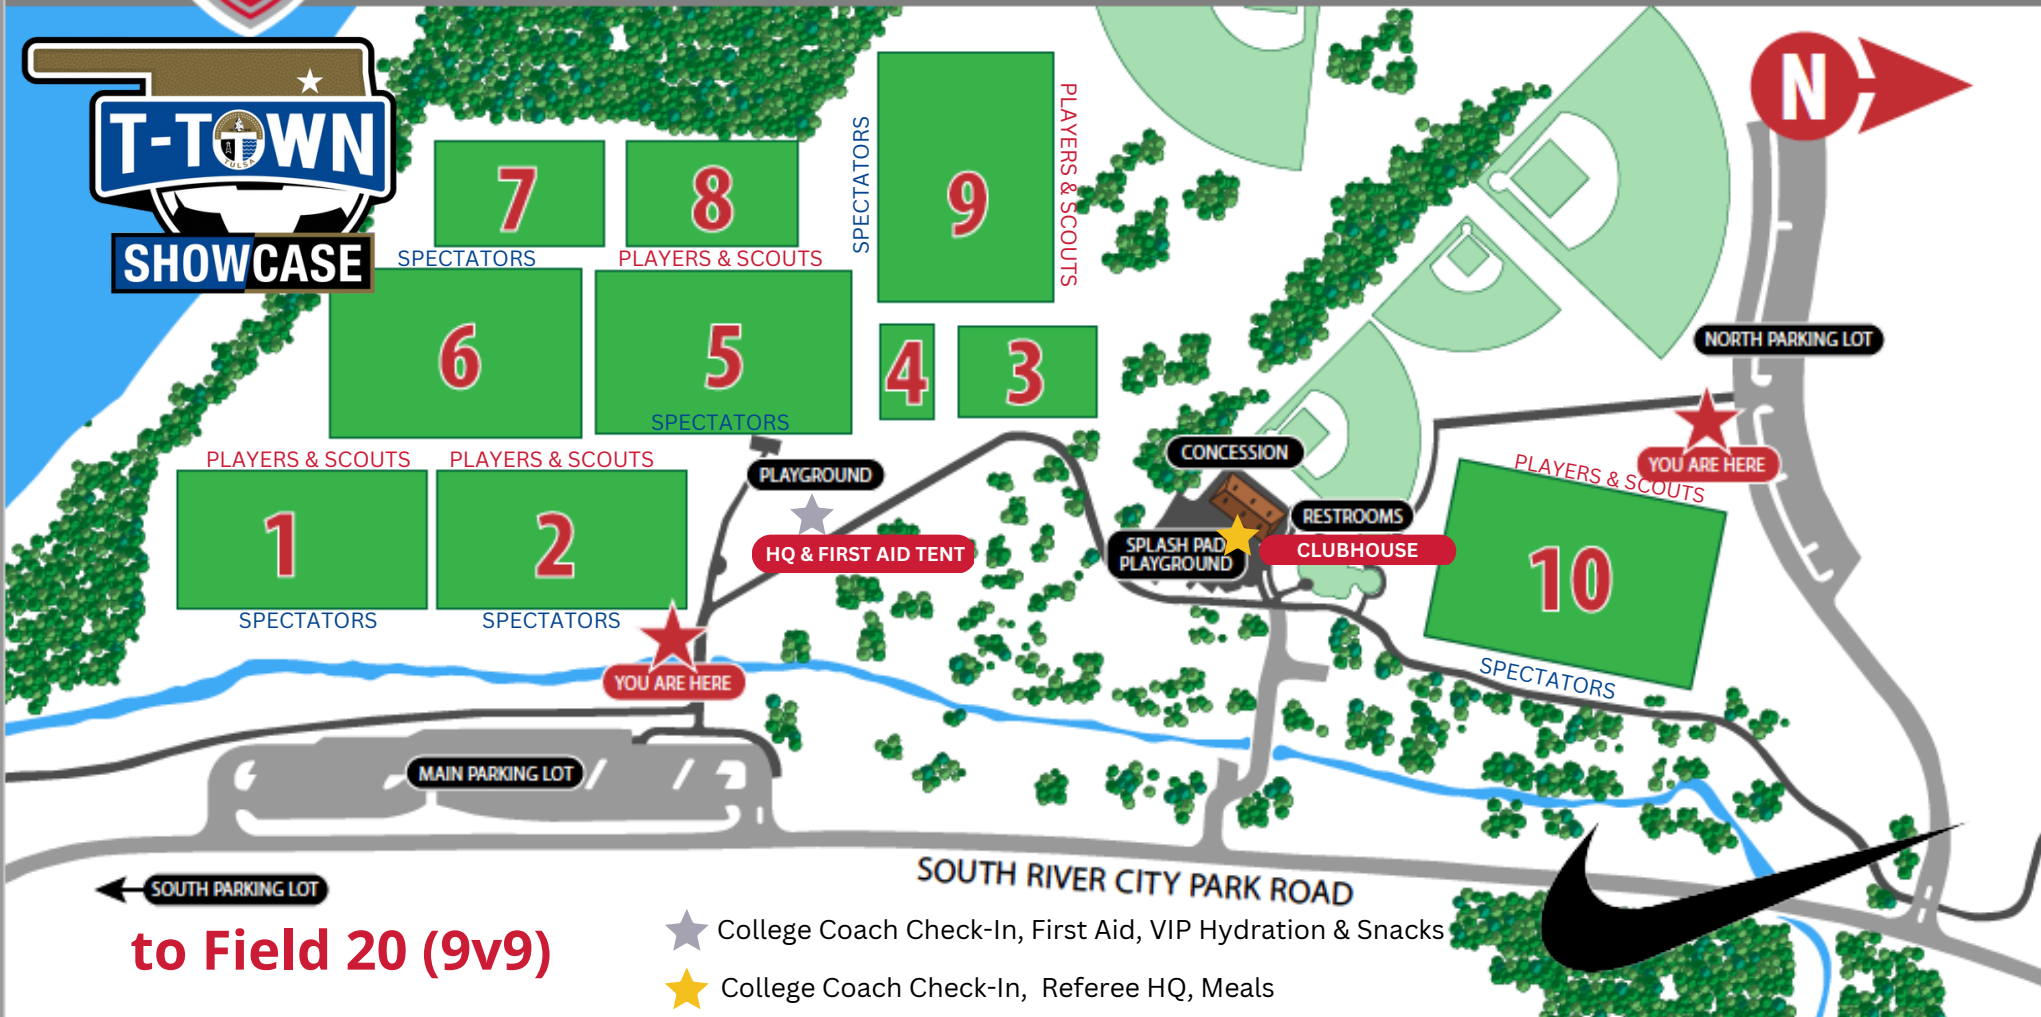

R.S. BUSH SOCCER COMPLEX

2200 South River City Park Road, Sand Springs, OK 74063

to Field 20 (9v9)

★ College Coach Check-In, First Aid, VIP Hydration & Snacks

★ College Coach Check-In, Referee HQ, Meals