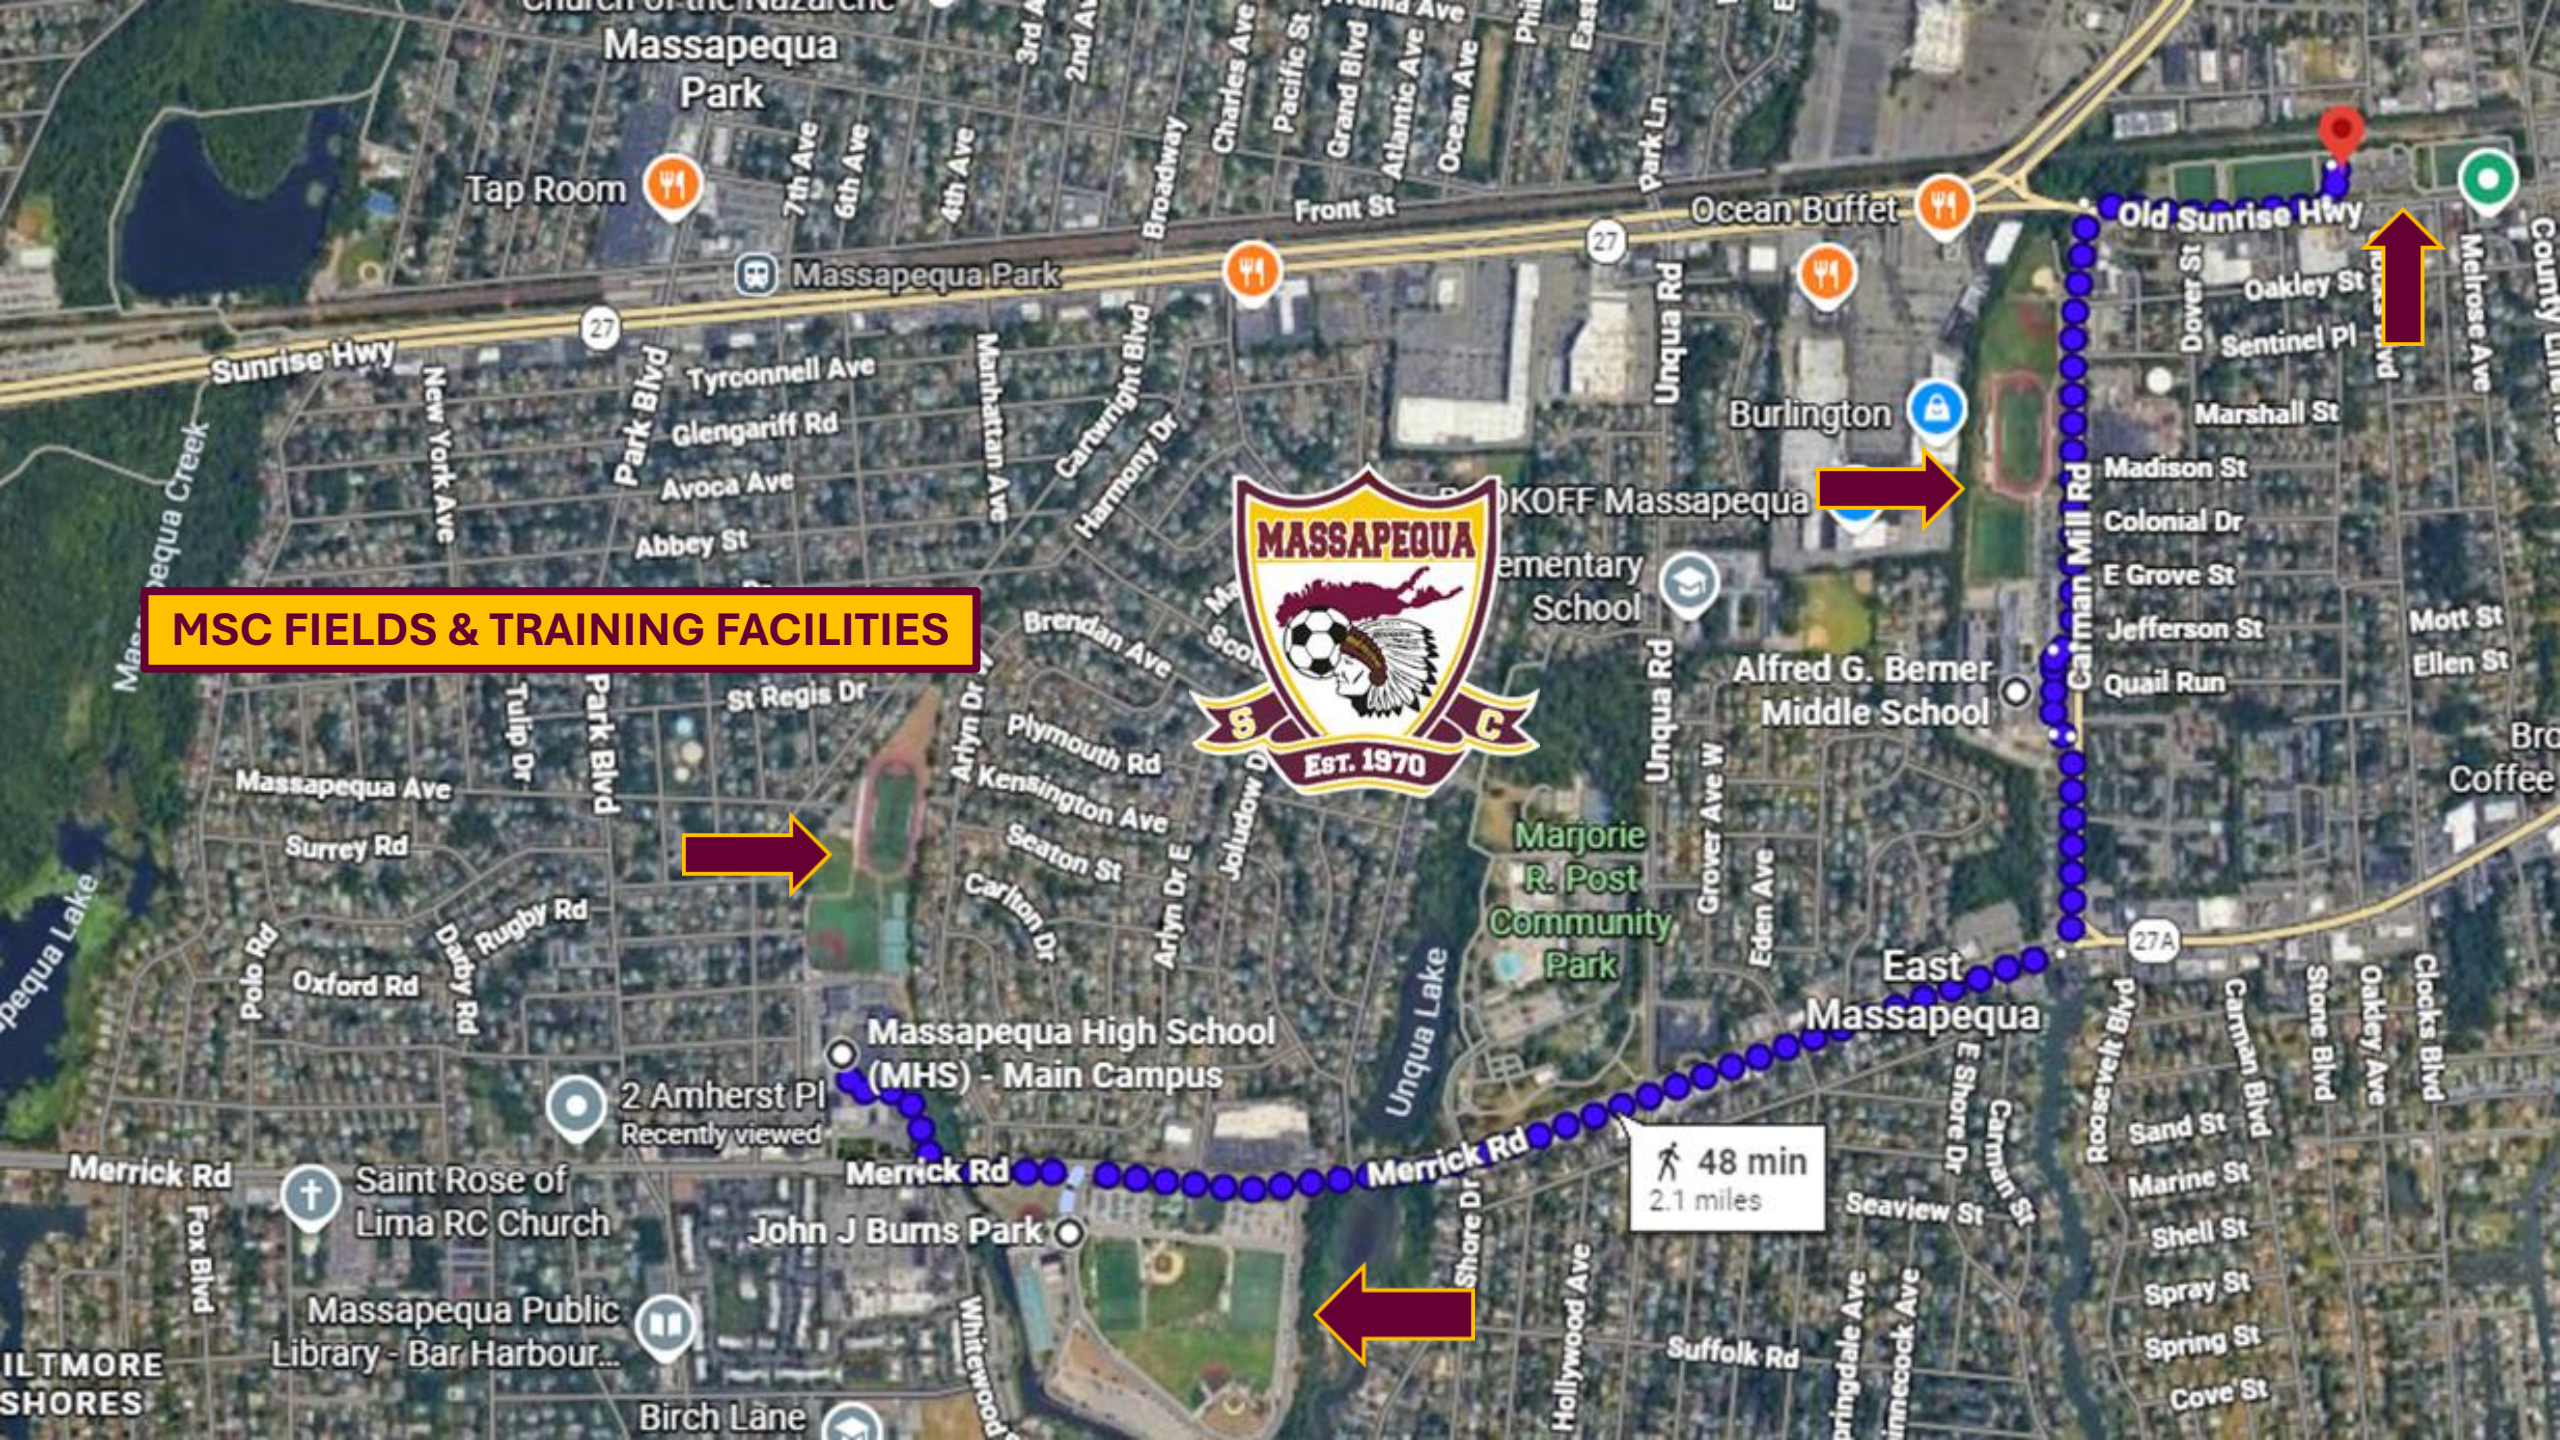

MSC FIELDS & TRAINING FACILITIES

Massapequa High School (MHS) - Main Campus

48 min
2.1 miles

STADIUM

MASSAPEQUA HS
MAIN CAMPUS

MHS Baseball Ground

Rd

Merrick Rd

**JOHN J BURNS PARK
MSC CLUBHOUSE
& MAIN FIELD**

Whitewood Dr

Whitewood Dr

Whitewood Landing

STADIUM

BERNER MS

UPPER FIELD

Carman Creek

Carman Creek

27A

Madison St

Madison St

Colonial Dr

Colonial Dr

Carman Mill Rd

Univero Magico Daycare

E Grove St

Town of Oyster Bay Carmen Mill...

ShopRite of Massapequa
We save you big here

Roy's Shoe Repair

ma
ore

Dover St

Dover St

Dover St