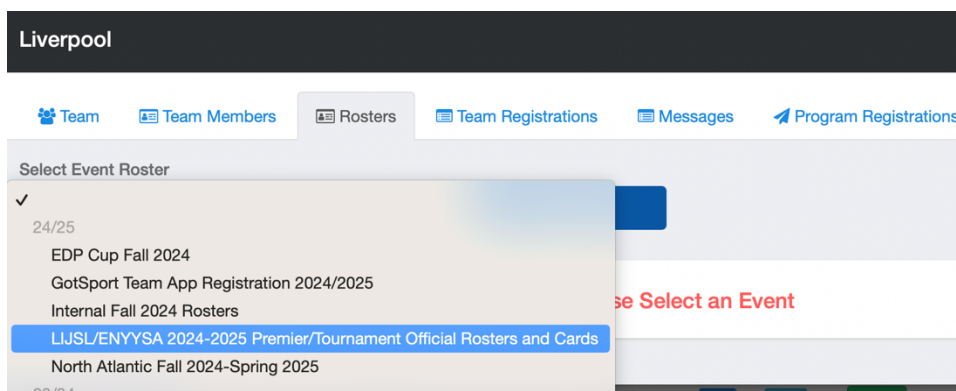

How to print Documents and ID Cards

Step 1 – Log into Got Sport **WEBSITE**. Click Rosters

Step 2 – Select **LIJSL/ENYISA 2024-20025 premier/Tournament Official Rosters and Cards**

Step 3 – Click tab **Documents and ID's**. Then click **ID Cards**.