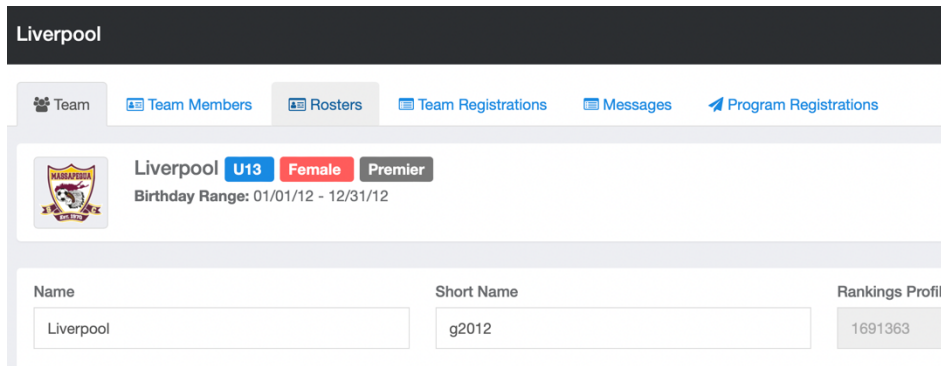

How to print Documents and ID Cards

Step 1 – Log into Got Sport **WEBSITE**. Click Rosters

Step 2 – Select **LIJSL/ENYISA 2024-20025 premier/Tournament Official Rosters and Cards**

Step 3 – Click tab **Documents and ID's**. Then click **ID Cards**.