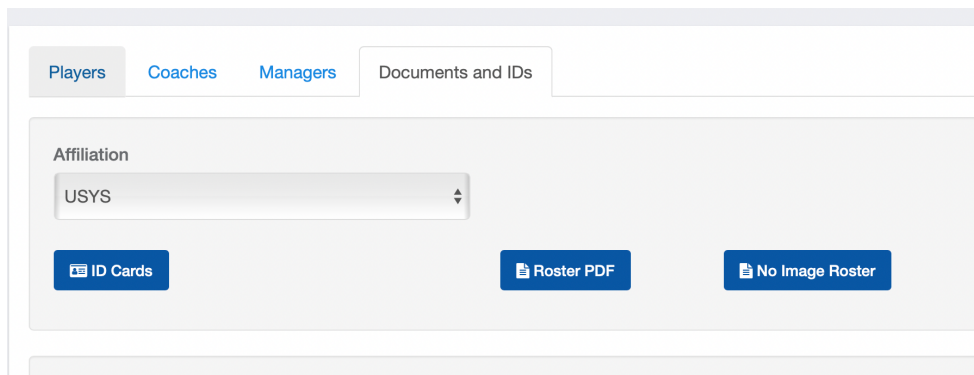

How to print Documents and ID Cards

Step 1 – Log into Got Sport **WEBSITE**. Click Rosters

Step 2 – Select **LIJSL/ENYISA 2024-20025 premier/Tournament Official Rosters and Cards**

Step 3 – Click tab **Documents and ID's**. Then click **ID Cards**.